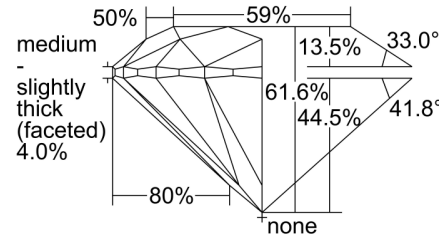

### GRADING RESULTS

Carat Weight ..... 1.70 carat

Color Grade ..... I

Clarity Grade ..... SI2

Cut Grade ..... Excellent

### PROPORTIONS

Profile to actual proportions

### CLARITY CHARACTERISTICS