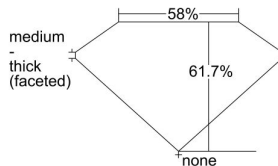

GIA®

FACSIMILE

GIA REPORT 5316557845

Verify this report at GIA.edu

GIA NATURAL DIAMOND DOSSIER®

February 04, 2019
GIA Report Number 5316557845
Shape and Cutting Style ..... Oval Brilliant
Measurements ..... 6.58 x 4.78 x 2.95 mm

GRADING RESULTS

Carat Weight ..... 0.59 carat
Color Grade ..... E
Clarity Grade VS1

ADDITIONAL GRADING INFORMATION

Polish ..... Excellent
Symmetry ..... Very Good
Fluorescence ..... None
Clarity Characteristics ..... Feather, Pinpoint
Inscription(s): GIA 5316557845

PROPORTIONS

Profile not to actual proportions

GRADING SCALES

GIA COLOR SCALE		GIA CLARITY SCALE			
COLORLESS	D	VERY VERY SLIGHTLY INCLUDED	FLAWLESS		
	E		INTERNALLY FLAWLESS		
	F		VVS₁		
	NEAR COLORLESS	G	VERY SLIGHTLY INCLUDED	VVS₂	
		H		VS₁	
		FAINT	I	SLIGHTLY INCLUDED	VS₂
			J		SI₁
	K		SI₂		
	VERT LIGHT		L	INCLUDED	I₁
			M		I₂
N			I₃		
O					
P					
Q					
R					
LIGHT	S				
	T				
	U				
	V				
	W				
	X				
Y					
Z