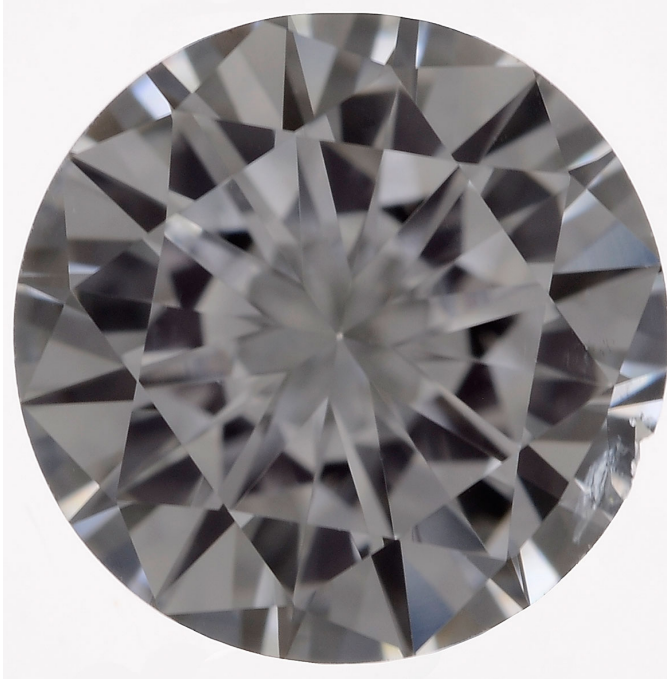

GRADING RESULTS - GIA 4CS

Carat Weight	0.51 carat
Color Grade	H
Clarity Grade	S12
Cut Grade	Very Good

ADDITIONAL GRADING INFORMATION

Polish	Very Good
Symmetry	Good
Fluorescence	None

IMPORTANT LIMITATIONS

The results documented in this report refer only to the diamond described, and were obtained using the techniques and equipment available to GIA at the time of examination. This report is not a guarantee or valuation. For additional information and important limitations and disclaimers, please see www.gia.edu/terms or call +1 800 421 7250 or +1 760 603 4500. ©2012 Gemological Institute of America, Inc.

IMAGE

CLARITY CHARACTERISTICS

PROPORTION DIAGRAM

CHARACTERISTIC	LOCATION
Feather	Lower Half

The diamond in the image is enlarged and

standardized to highlight some of its identifying characteristics such as shape, faceting and clarity; the image may not represent the diamond appearance under different viewing conditions.