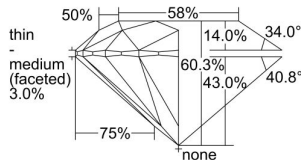

GIA®

FACSIMILE

GIA REPORT 6197107785

Verify this report at GIA.edu

GIA NATURAL DIAMOND DOSSIER®

May 03, 2018
GIA Report Number 6197107785
Shape and Cutting Style ..... Round Brilliant
Measurements ..... 5.22 - 5.24 x 3.15 mm

GRADING RESULTS

Carat Weight ..... 0.52 carat
Color Grade ..... H
Clarity Grade VS2
Cut Grade ..... Excellent

ADDITIONAL GRADING INFORMATION

Polish ..... Excellent
Symmetry ..... Excellent
Fluorescence ..... Medium Blue
Clarity Characteristics ..... Crystal
Inscription(s): GIA 6197107785

PROPORTIONS

Profile to actual proportions

GRADING SCALES

GIA COLOR SCALE

COLORED	D
	E
	F
	G
	H
	I
	J
NEAR COLORLESS	K
	L
	M
	N
	O
	P
	Q
	R
	S
	T
	U
	V
	W
	X
	Y
	Z

GIA CLARITY SCALE

VERY VERY SLIGHTLY INCLUDED	FLAWLESS
	INTERNALLY FLAWLESS
VERY SLIGHTLY INCLUDED	VVS₁
	VVS₂
SLIGHTLY INCLUDED	VS₁
	VS₂
INCLUDED	SI₁
	SI₂
	I₁
	I₂
	I₃

GIA CUT SCALE

EXCELLENT
VERY GOOD
GOOD
FAIR
POOR